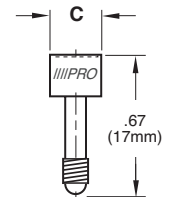

Retro Plugs

To replace plugs previously purchased for PCS/Cumsa style rings.

CATALOG NUMBER	Date Ring Catalog Number	C
DP32-19	DS06	3.2
DP47-19	DS08	4.7
DP57-19	DS10	5.7
DP67-19	DS12	6.7
DP87-19	DS16	8.7

For Retro Plugs outside of North America, call for availability from local distributors. *Retro Date Rings are not available.

For D-Series replacements, add "D" to the catalog number. Ex. DCP16D-19.

Refer to the catalog pages for the specific series required for plugs with alternate engraving such as "C", "Arrow Only", or raised versions. Contact Customer Service for availability of special plugs or for verification of the plugs required.