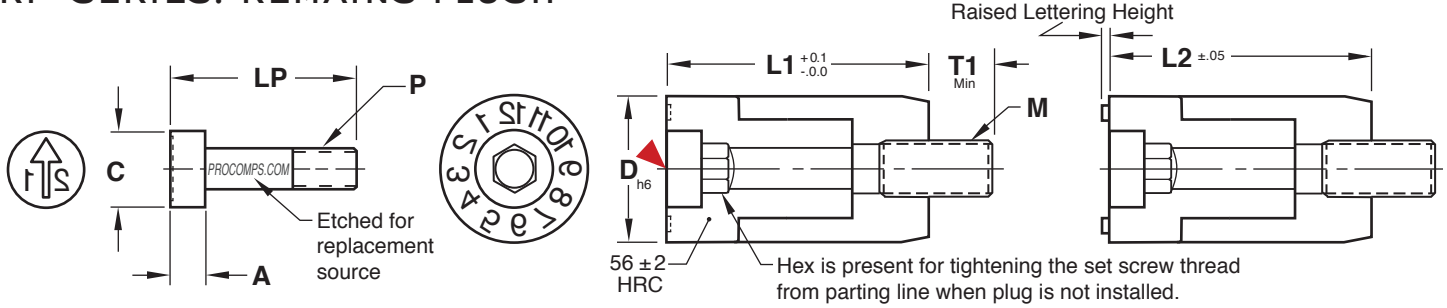

DATE STAMPS

RF-SERIES: REMAINS FLUSH

PLUGS

M 420 Stainless (1.4034) **H** 54-58 HRC

RINGS

RECESSED CATALOG NUMBER	C	A	LP	P	Recessed Engraving Depth	Engraving Depth (Arrow)	Raised Slot Depth
DFP03-21	1.6	2.0	9.0	M1 x 0.25	0.10	.30	N/A†
DFP04-21	2.5	2.3	10.5	M1.4 x 0.2	0.10	.30	.25
DFP05-21	3.1	2.8	13.0	M1.6 x 0.2	0.15	.40	.30
DFP06-21	3.1	2.8	13.0	M1.6 x 0.2	0.15	.40	.30
DFP08-21	4.6	4.0	14.0	M2.5 x 0.35	0.20	.40	.35
DFP10-21	4.6	4.0	14.0	M2.5 x 0.35	0.20	.40	.35
DFP12-21	6.4	4.0	17.0	M3 x 0.5	0.25	.60	.40
DFP16-21	8.4	5.0	23.0	M3.5 x 0.6	0.25	.60	.40

RECESSED CATALOG NUMBER	D	L1 Recessed	L2 Raised	M	T1	T2
DF03	3	14	N/A†	M2 x 0.4	4	N/A†
DF04	4	14	13.80	M2 x 0.4	4	3
DF05	5	17	16.75	M3 x 0.5	4	3
DF06	6	17	16.75	M3 x 0.5	4	3
DF08	8	20	19.70	M4 x 0.7	4	4
DF10	10	20	19.70	M5 x 0.8	4	4
DF12	12	25	24.70	M6 x 1.0	6	6
DF16	16	33	32.70	M8 x 1.25	8	8

† 3mm size not available with raised lettering.

Raised Lettering Height is equal to L1-L2 at each available diameter.

► CAD insertion point

Additional Plug and Ring Options: Specify catalog number as shown below for the different style plugs and rings.