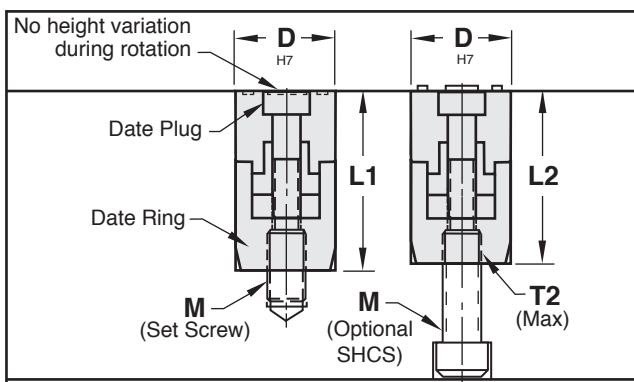

DATE STAMPS

RF-SERIES: REMAINS FLUSH

PLUGS

M 420 Stainless (1.4034) **H** 54-58 HRC

RINGS

RECESSED CATALOG NUMBER	C	A	LP	P	Recessed Engraving Depth	Engraving Depth (Arrow)	Raised Slot Depth
DFP03-21	1.6	2.0	9.0	M1 x 0.25	0.10	.30	N/A†
DFP04-21	2.5	2.3	10.5	M1.4 x 0.2	0.10	.30	.25
DFP05-21	3.1	2.8	13.0	M1.6 x 0.2	0.15	.40	.30
DFP06-21	3.1	2.8	13.0	M1.6 x 0.2	0.15	.40	.30
DFP08-21	4.6	4.0	14.0	M2.5 x 0.35	0.20	.40	.35
DFP10-21	4.6	4.0	14.0	M2.5 x 0.35	0.20	.40	.35
DFP12-21	6.4	4.0	17.0	M3 x 0.5	0.25	.60	.40
DFP16-21	8.4	5.0	23.0	M3.5 x 0.6	0.25	.60	.40

† 3mm size not available with raised lettering.

Raised Lettering Height is equal to L1-L2 at each available diameter.

► CAD insertion point

Additional Plug and Ring Options: Specify catalog number as shown below for the different style plugs and rings.

Plug Styles: Recessed Lettering

- Arrow Only**
Cat #: DFP-Diam-AO
Ex.: DFP05-AO
- C**
Cat #: DFP-Diam-C
Ex.: DFP05-C

Plug Styles: Raised Lettering

- Year**
Cat #: DFRP-Diam-Year*
Ex.: DFRP05-21
- Arrow Only**
Cat #: DFRP-Diam-AO
Ex.: DFRP05-AO
- C**
Cat #: DFRP-Diam-C
Ex.: DFRP05-C

Installation Guidelines:

Ring can be installed using the included set screw or retained with a screw from the back.

Maximum mold temperature: 450° F (230° C)

Ring Styles: Raised Lettering

- 0 - 9**
Cat #: DFRN-Diam
Ex.: DFRN05
- Days**
Cat #: DFRL-Diam
Ex.: DFRL05
- A-M**
Cat #: DFRA-Diam
Ex.: DFRA05
- Months**
Cat #: DFR-Diam
Ex.: DFR05
- N-Z**
Cat #: DFRZ-Diam
Ex.: DFRZ05
- Years**
Cat #: DFRY-Diam-Starting Year*
Ex.: DFRY05-21