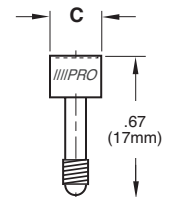

Retro Plugs

To replace plugs previously purchased for PCS/Cumsa style rings.

CATALOG NUMBER	Date Ring Catalog Number	C
DP32-21	DS06	3.2
DP47-21	DS08	4.7
DP57-21	DS10	5.7
DP67-21	DS12	6.7
DP87-21	DS16	8.7

For Retro Plugs outside of North America, call for availability from local distributors. *Retro Date Rings are not available.

Refer to the catalog pages for the specific series required for plugs with alternate engraving such as "C", "Arrow Only", or raised versions. Contact Customer Service for availability of special plugs or for verification of the plugs required.